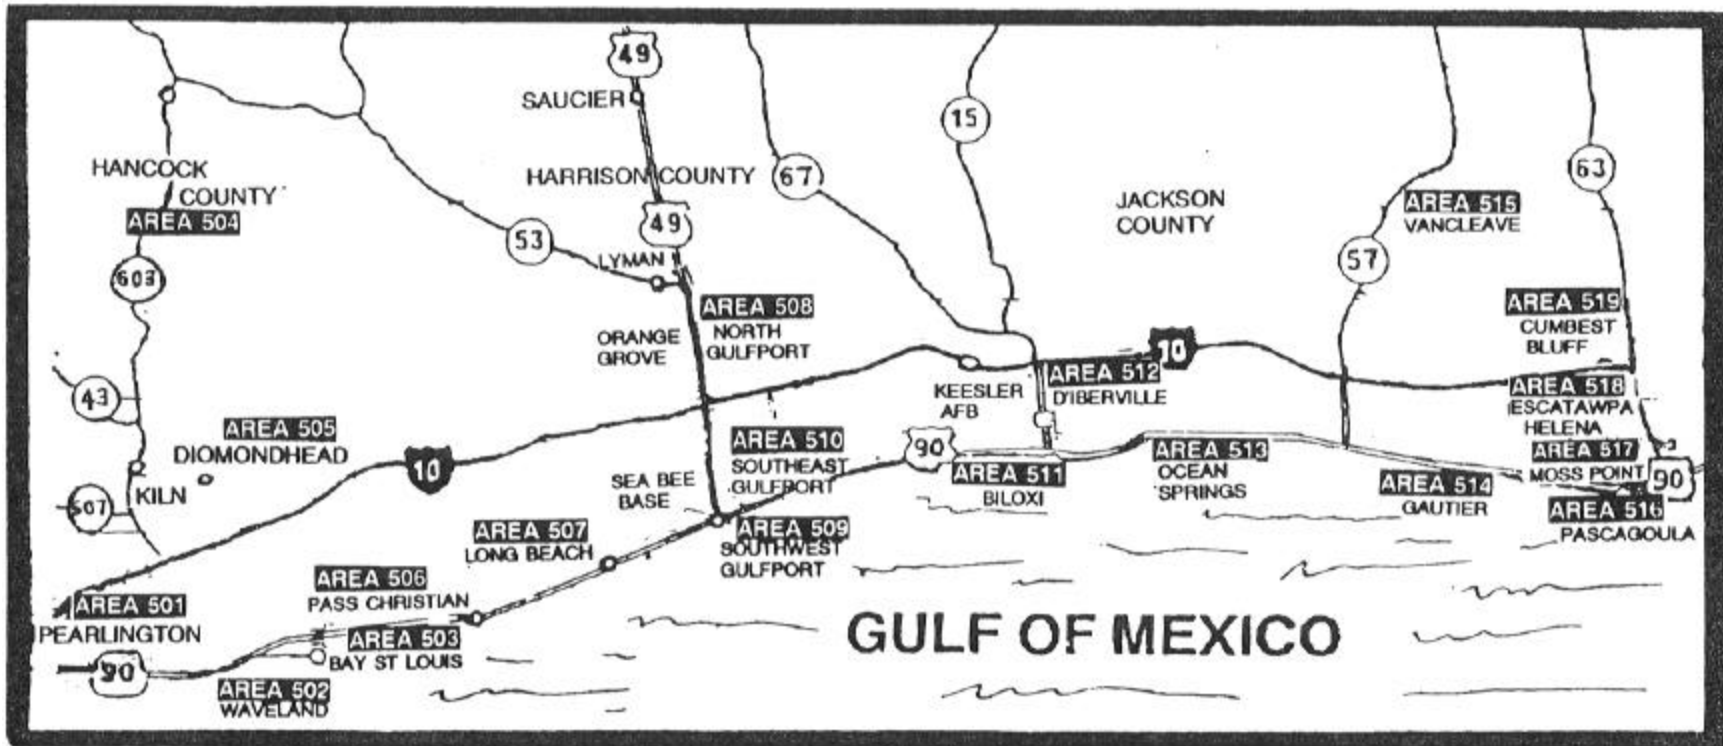

GULF COAST MLS AREAS

PEARL RIVER COUNTY, MISSISSIPPI - AREA 530

MAP KEY = A 32